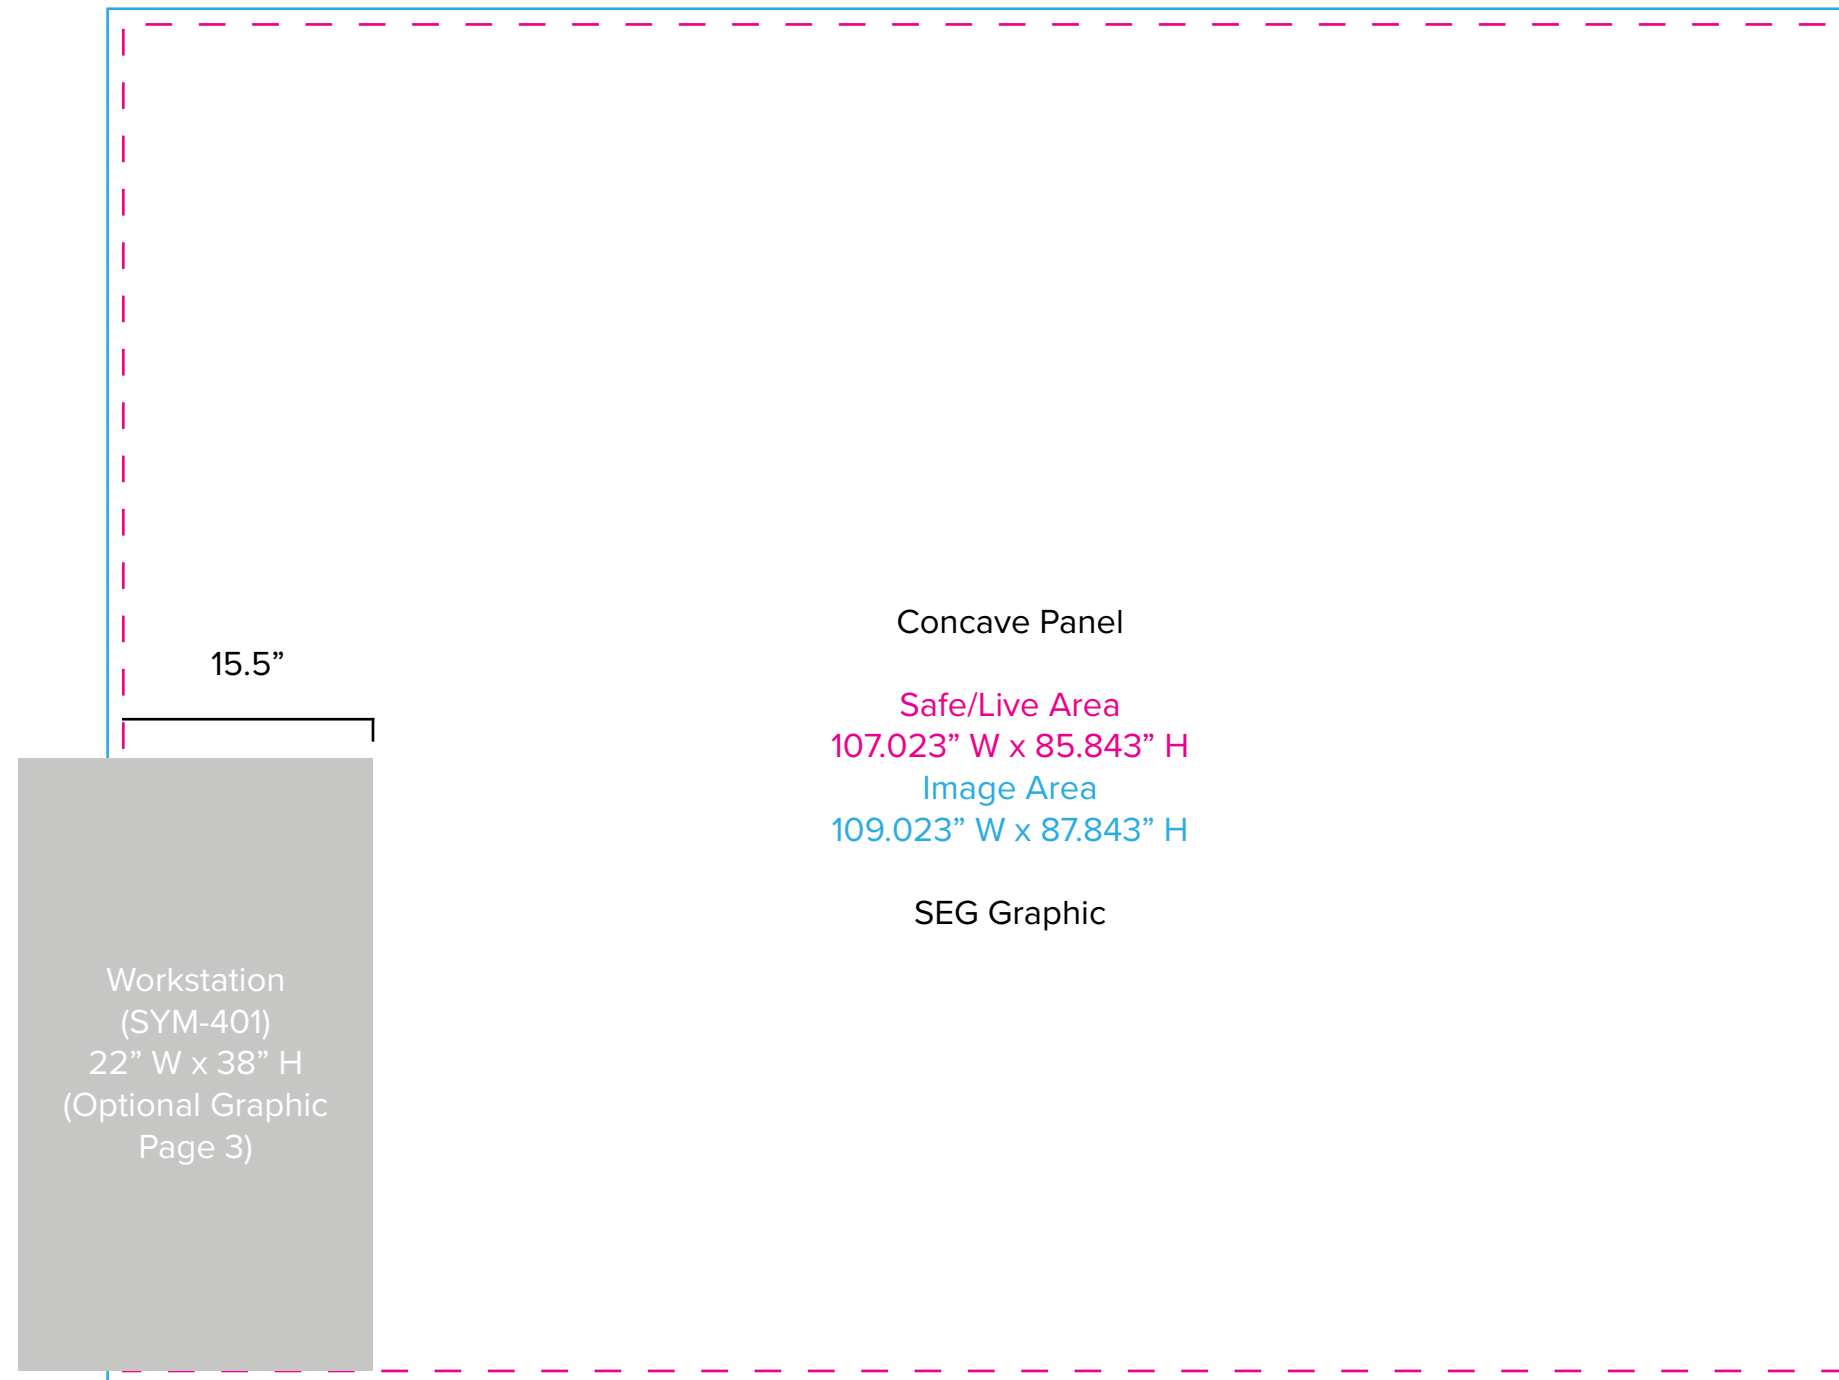

Graphic Template
10 x 10 Inline Exhibit
Backwall with Concave Rectangular Panel - SEG Graphic

NOTE: All Raster Art (jpg, tiff,psd, png, etc.) must be at least 100 dpi at print size.
Standard kits are often customized. Please check with Customer Service to ensure that this template matches your specific job.

Graphic Template
Backwall Workstation Countertop – Vinyl Graphics
Graphics **NOT** included in base price. Please request pricing.

NOTE: All Raster Art (jpg, tiff,psd, png, etc.) must be at least 100 dpi at print size.
Standard kits are often customized. Please check with Customer Service to ensure that this template matches your specific job.