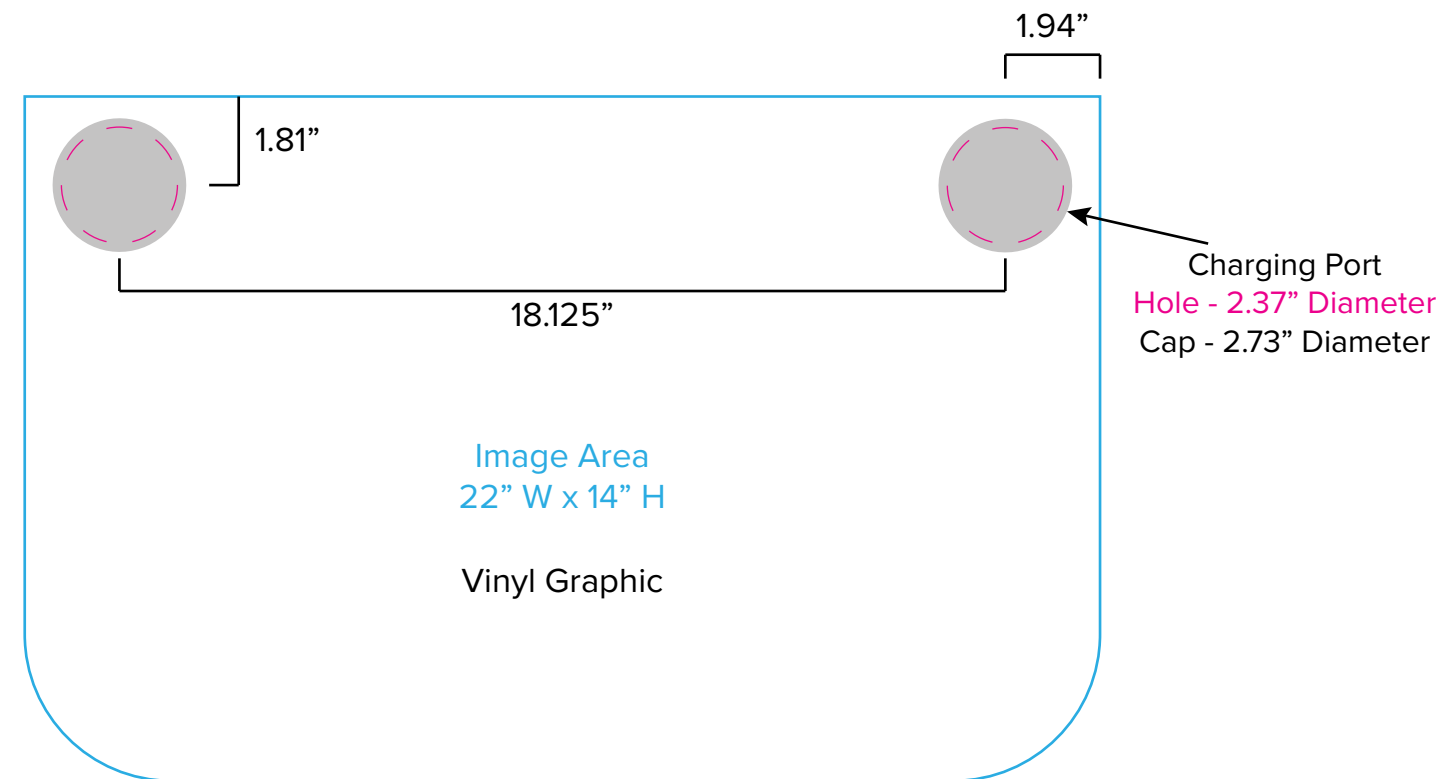

Graphic Template
10 x 10 Inline Exhibit
Backwall with Concave Rectangular Panel - SEG Graphic

NOTE: All Raster Art (jpg, tiff,psd, png, etc.) must be at least 100 dpi at print size.
Standard kits are often customized. Please check with Customer Service to ensure that this template matches your specific job.

Graphic Template
Backwall Workstation Countertop – Vinyl Graphics
Graphics **NOT** included in base price. Please request pricing.

NOTE: All Raster Art (jpg, tiff,psd, png, etc.) must be at least 100 dpi at print size.
Standard kits are often customized. Please check with Customer Service to ensure that this template matches your specific job.